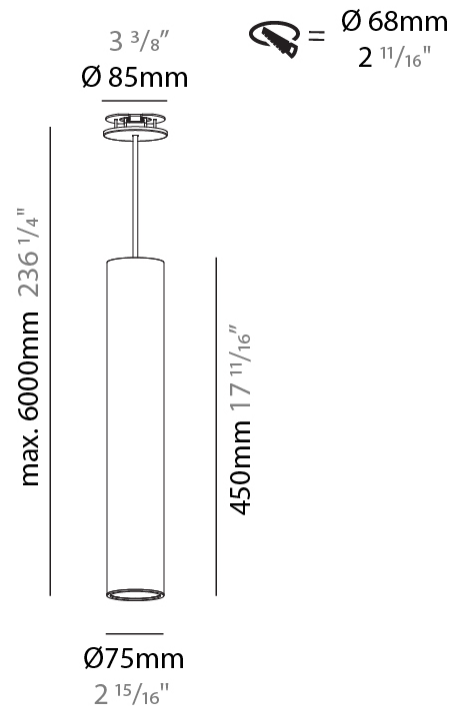

GENERAL

Series: Hangover
Subseries: Hangover Monopoint Recessed Canopy
Brand: Prolicht
Division: Architectural
Mounting Type: Suspension
Mounting Location: Ceiling
Subcategory: Pendant

PHYSICAL

Shape: Cylinder
Diameter (mm): 75
Diameter (in): 2 ¹⁵ / ₁₆
Height (mm): 450
Height (in): 17 ¹¹ / ₁₆
Max. Overall Height (mm): 2450
Max. Overall Height (in): 96 ⁷ / ₁₆
Light Distribution: Downlight
Diffuser: Shine Ring 0-6
Fixture Finish: SSR / BKV / CWI / CRY / HAB / UFT / ITA / RUA / FTG / MYG / LOD / PUS / FRO / FUP / KIA / POP / BLS / SPG / MEY / GOH / GUM / CHC / COM / ABZ / JAG / OBR / MOS / ROR
Fixture Material: Aluminum
Cable Details: 2000mm / 6000mm Cable in White / Black / Orange / Red
Cut-out Measurements: 68mm / 2 11/16"

LED

Number of LEDs: 1
Color Temperature (°K): 2700 / 3000 / 4000
Max. Delivered Lumen (lm): 1512 / 1568 / 1680
Nominal Lumen (lm): 1782 / 1848 / 1981
CRI: >90 CRI
Lamp Life (hrs): 50000
Upon Request: ***3500K available in minimum quantities (larger quantities upon request)

OPTICAL

Reflector: 18 / 36 / 52

RATINGS AND CERTIFICATIONS

Certified By: Certified for North American Standards
IP rating: IP20

HANGOVER MONOPOINT RECESSED CANOPY SUSPENSION

A300161-

PROJECT
TYPE
SPECIFIER
QUANTITY
DATE

GENERAL

Series: Hangover
Subseries: Hangover Monopoint Surface Canopy
Brand: Prolicht
Division: Architectural
Mounting Type: Suspension
Mounting Location: Ceiling
Subcategory: Pendant

PHYSICAL

Shape: Cylinder
Diameter (mm): 75
Diameter (in): 2 ¹⁵ / ₁₆
Height (mm): 450
Height (in): 17 ¹¹ / ₁₆
Max. Overall Height (mm): 2450
Max. Overall Height (in): 96 ⁷ / ₁₆
Light Distribution: Downlight
Diffuser: Shine Ring 0-6
Fixture Finish: SSR / BKV / CWI / CRY / HAB / UFT / ITA / RUA / FTG / MYG / LOD / PUS / FRO / FUP / KIA / POP / BLS / SPG / MEY / GOH / GUM / CHC / COM / ABZ / JAG / OBR / MOS / ROR
Fixture Material: Aluminum
Cable Details: 2000mm / 6000mm Cable in White / Black / Orange / Red